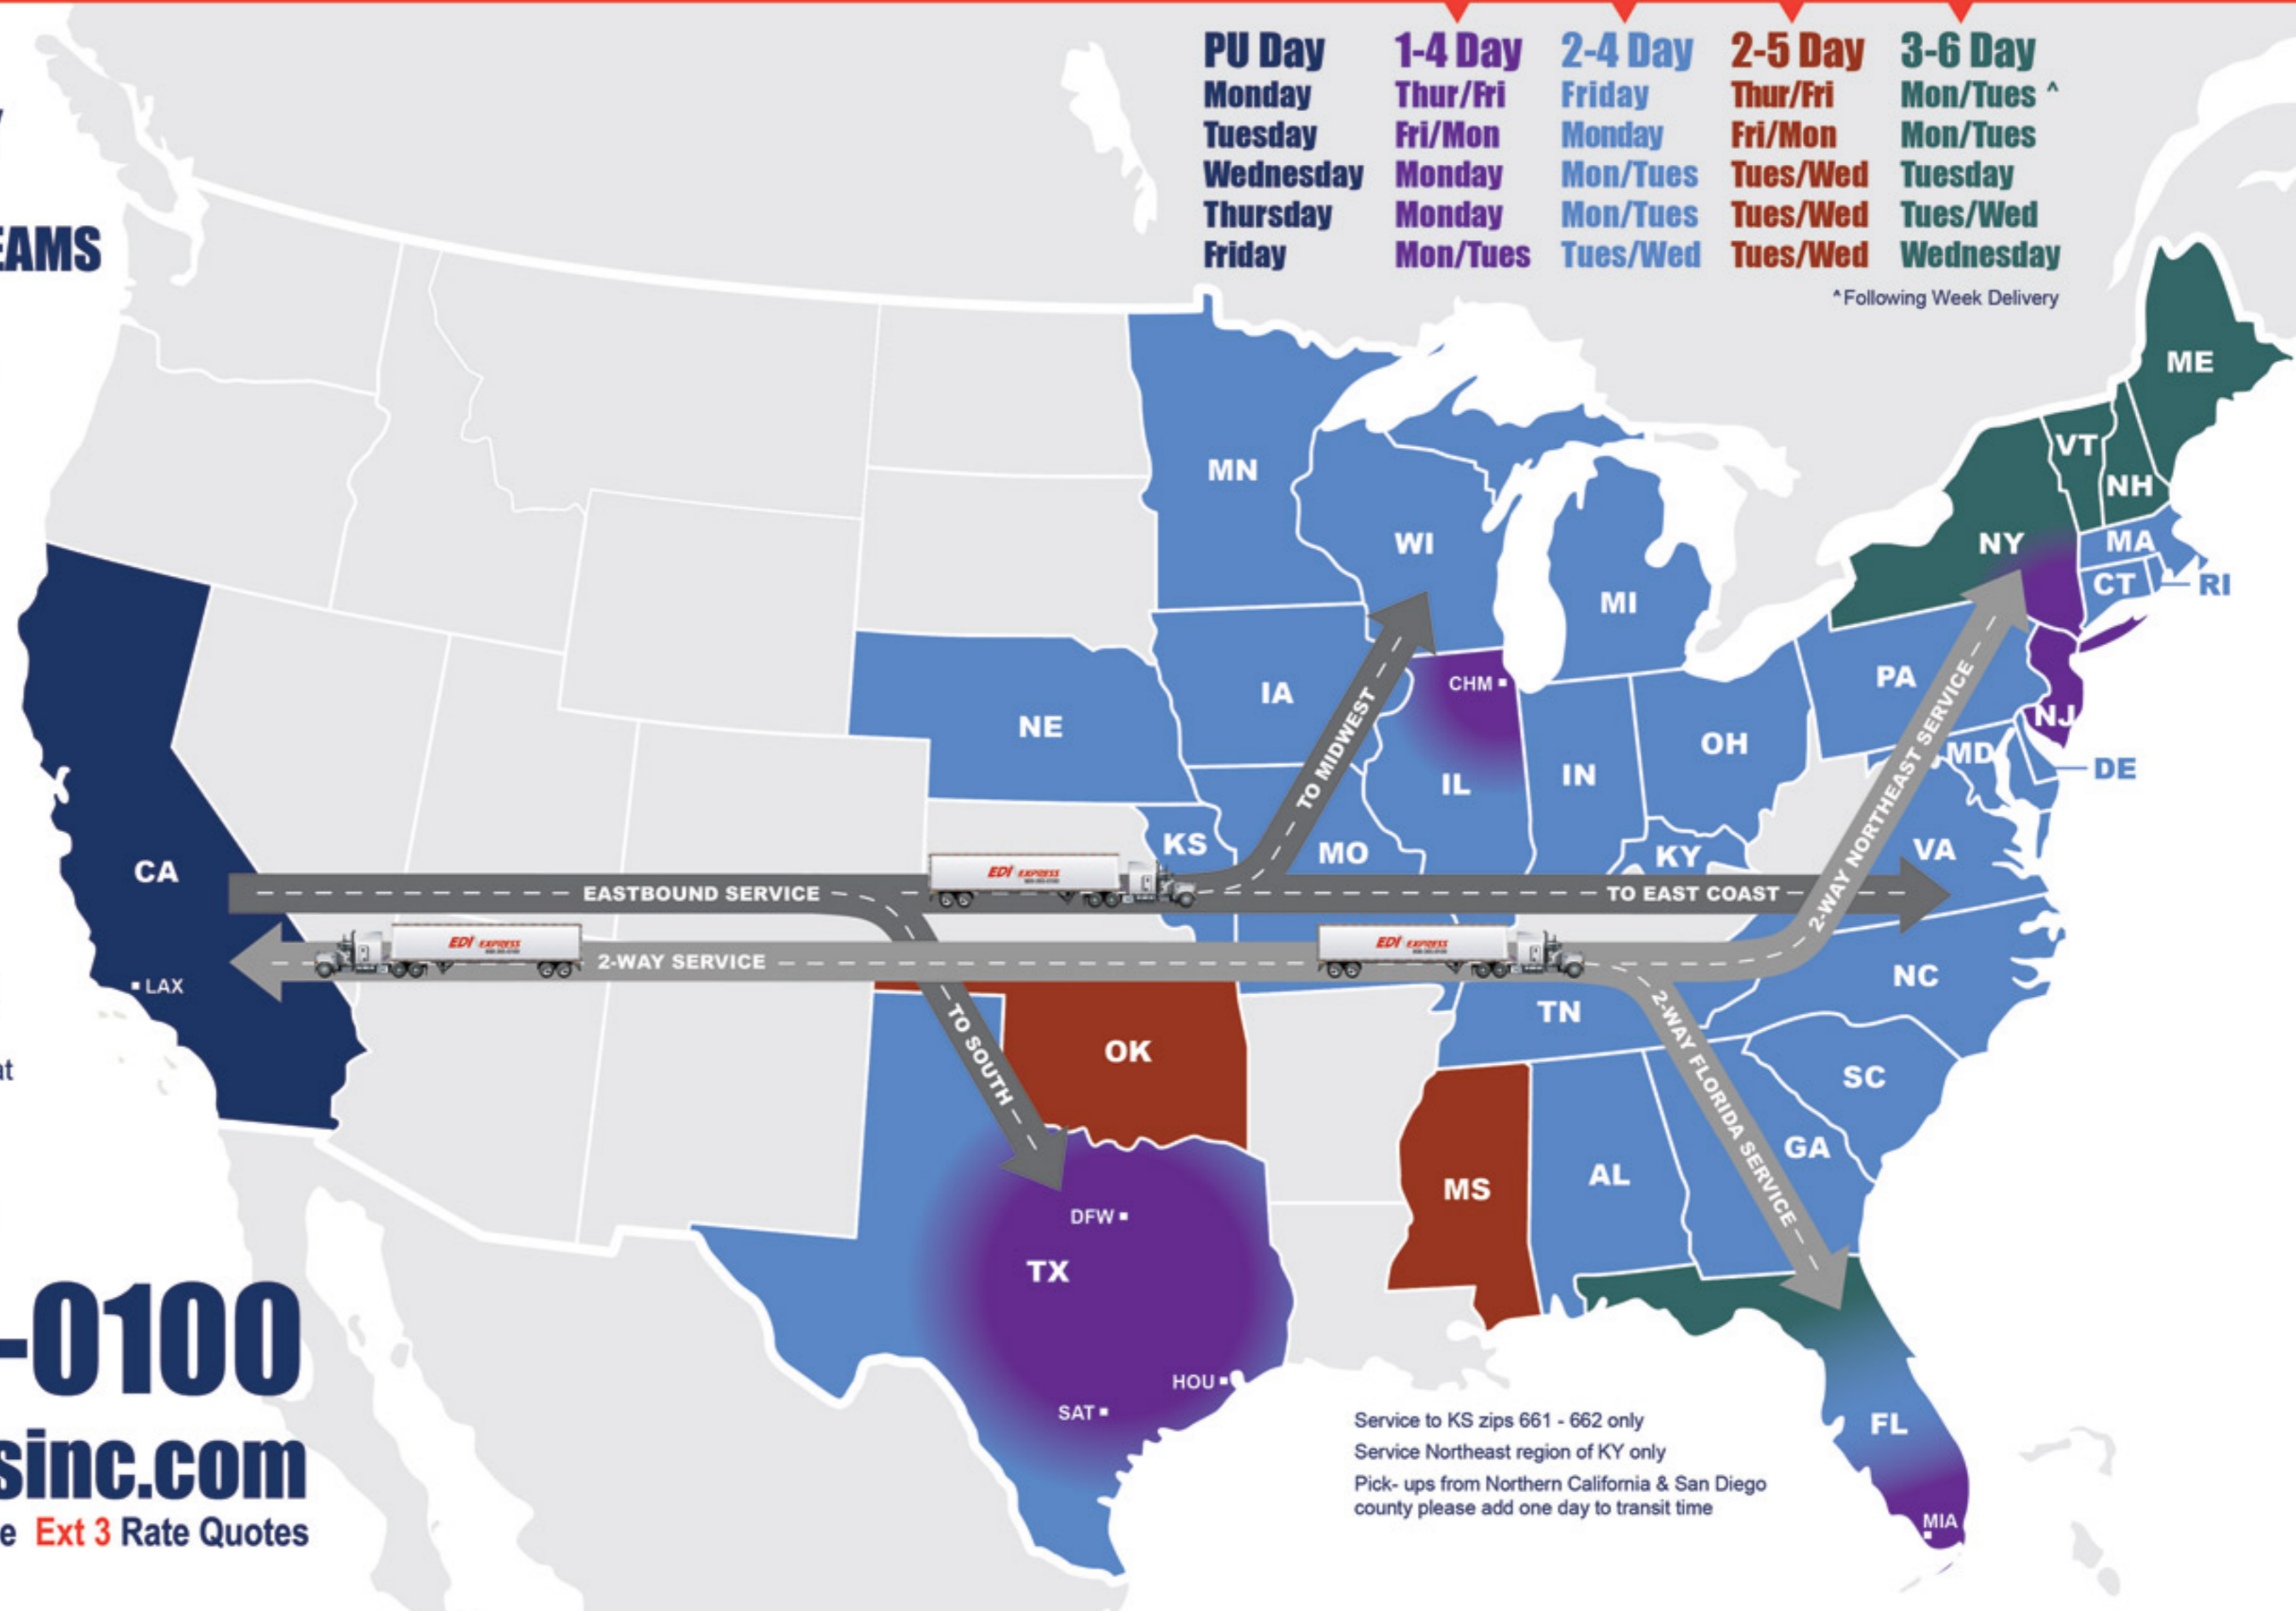

 **EDI SAVES YOU MONEY**

 **EXCLUSIVE SLEEPER TEAMS**

 **LOWEST CLAIM RATIO**

 **NO BREAK BULK**

We also provide **GUARANTEED SERVICE** for time sensitive shipments. Call Ext. 5 for more information or you can visit us online at www.ediexpressinc.com

Transit times are for metro areas. Outlying points may require additional time to deliver

(800) 365-0100

www.ediexpressinc.com

Ext 1 Pickups Ext 2 Customer Service Ext 3 Rate Quotes

PU Day	1-4 Day	2-4 Day	2-5 Day	3-6 Day
Monday	Thur/Fri	Friday	Thur/Fri	Mon/Tues [^]
Tuesday	Fri/Mon	Monday	Fri/Mon	Mon/Tues
Wednesday	Monday	Mon/Tues	Tues/Wed	Tuesday
Thursday	Monday	Mon/Tues	Tues/Wed	Tues/Wed
Friday	Mon/Tues	Tues/Wed	Tues/Wed	Wednesday

[^] Following Week Delivery

Service to KS zips 661 - 662 only
 Service Northeast region of KY only
 Pick-ups from Northern California & San Diego county please add one day to transit time