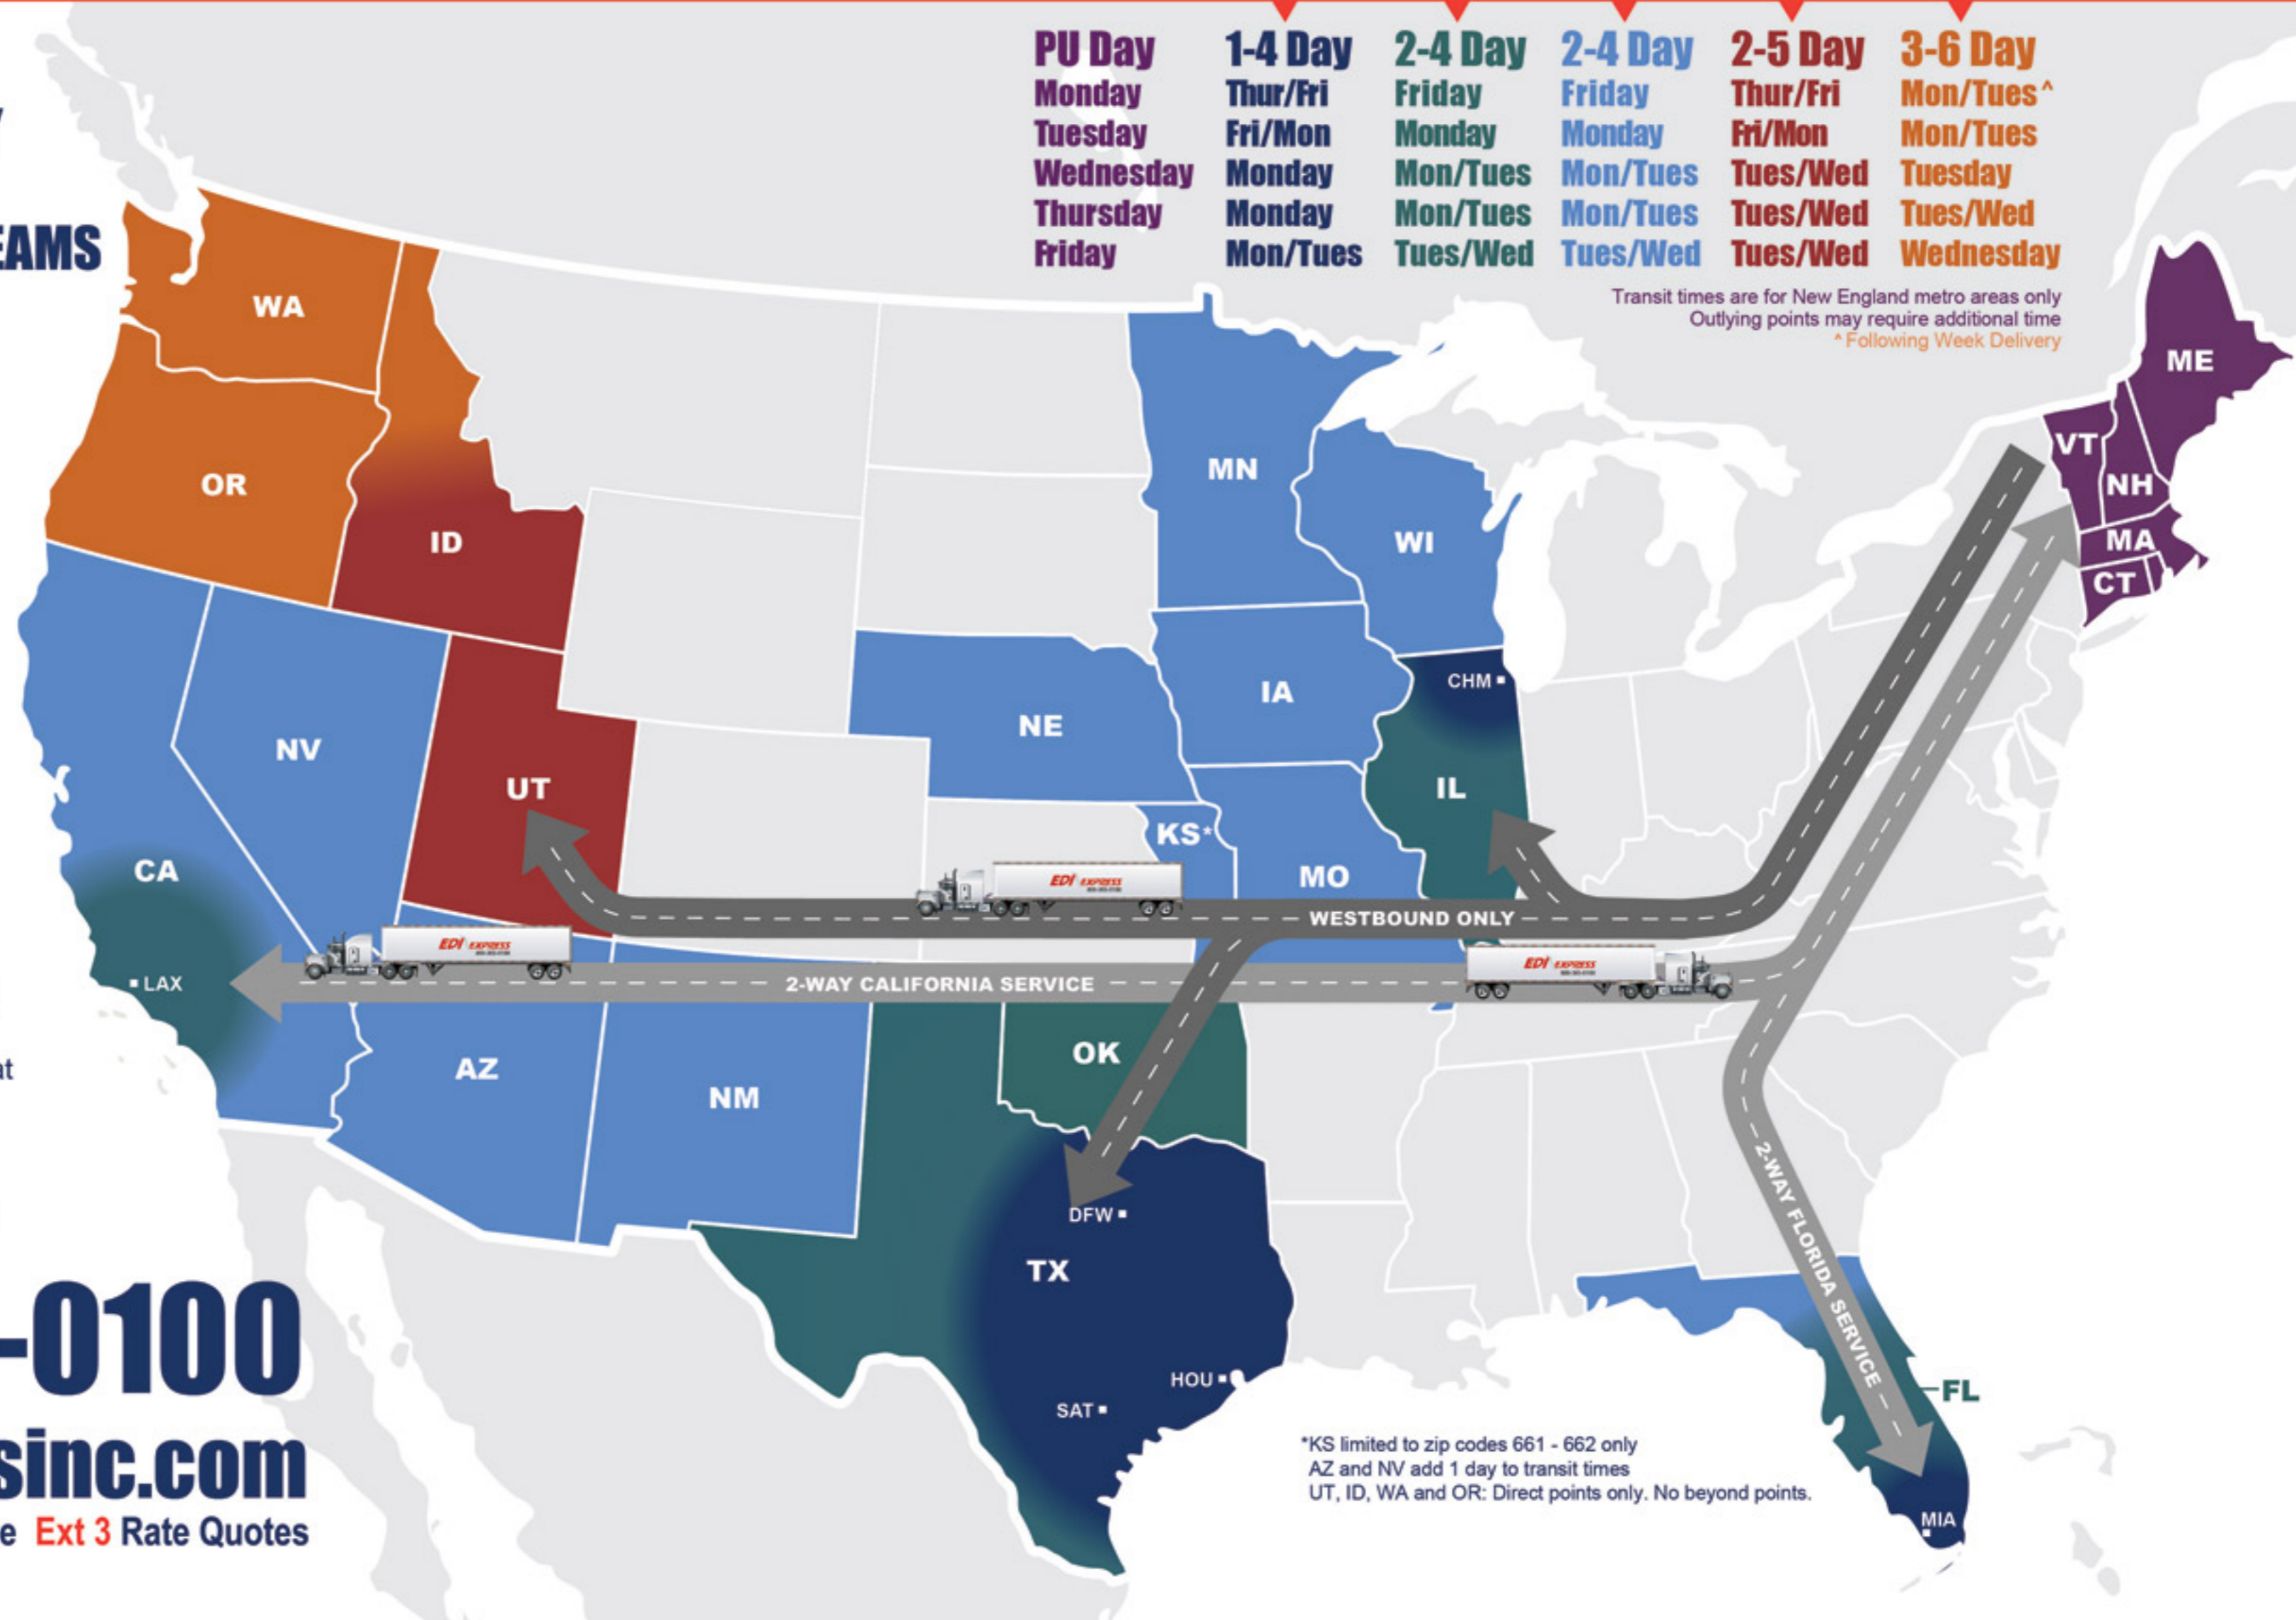

 **EDI SAVES YOU MONEY**

 **EXCLUSIVE SLEEPER TEAMS**

 **LOWEST CLAIM RATIO**

 **NO BREAK BULK**

We also provide **GUARANTEED SERVICE** for time sensitive shipments. Call Ext. 5 for more information or you can visit us online at [www.ediexpressinc.com](http://www.ediexpressinc.com)

Transit times are for metro areas. Outlying points may require additional time to deliver

Transit times are for New England metro areas only  
Outlying points may require additional time  
<sup>^</sup>Following Week Delivery

\*KS limited to zip codes 661 - 662 only  
AZ and NV add 1 day to transit times  
UT, ID, WA and OR: Direct points only. No beyond points.