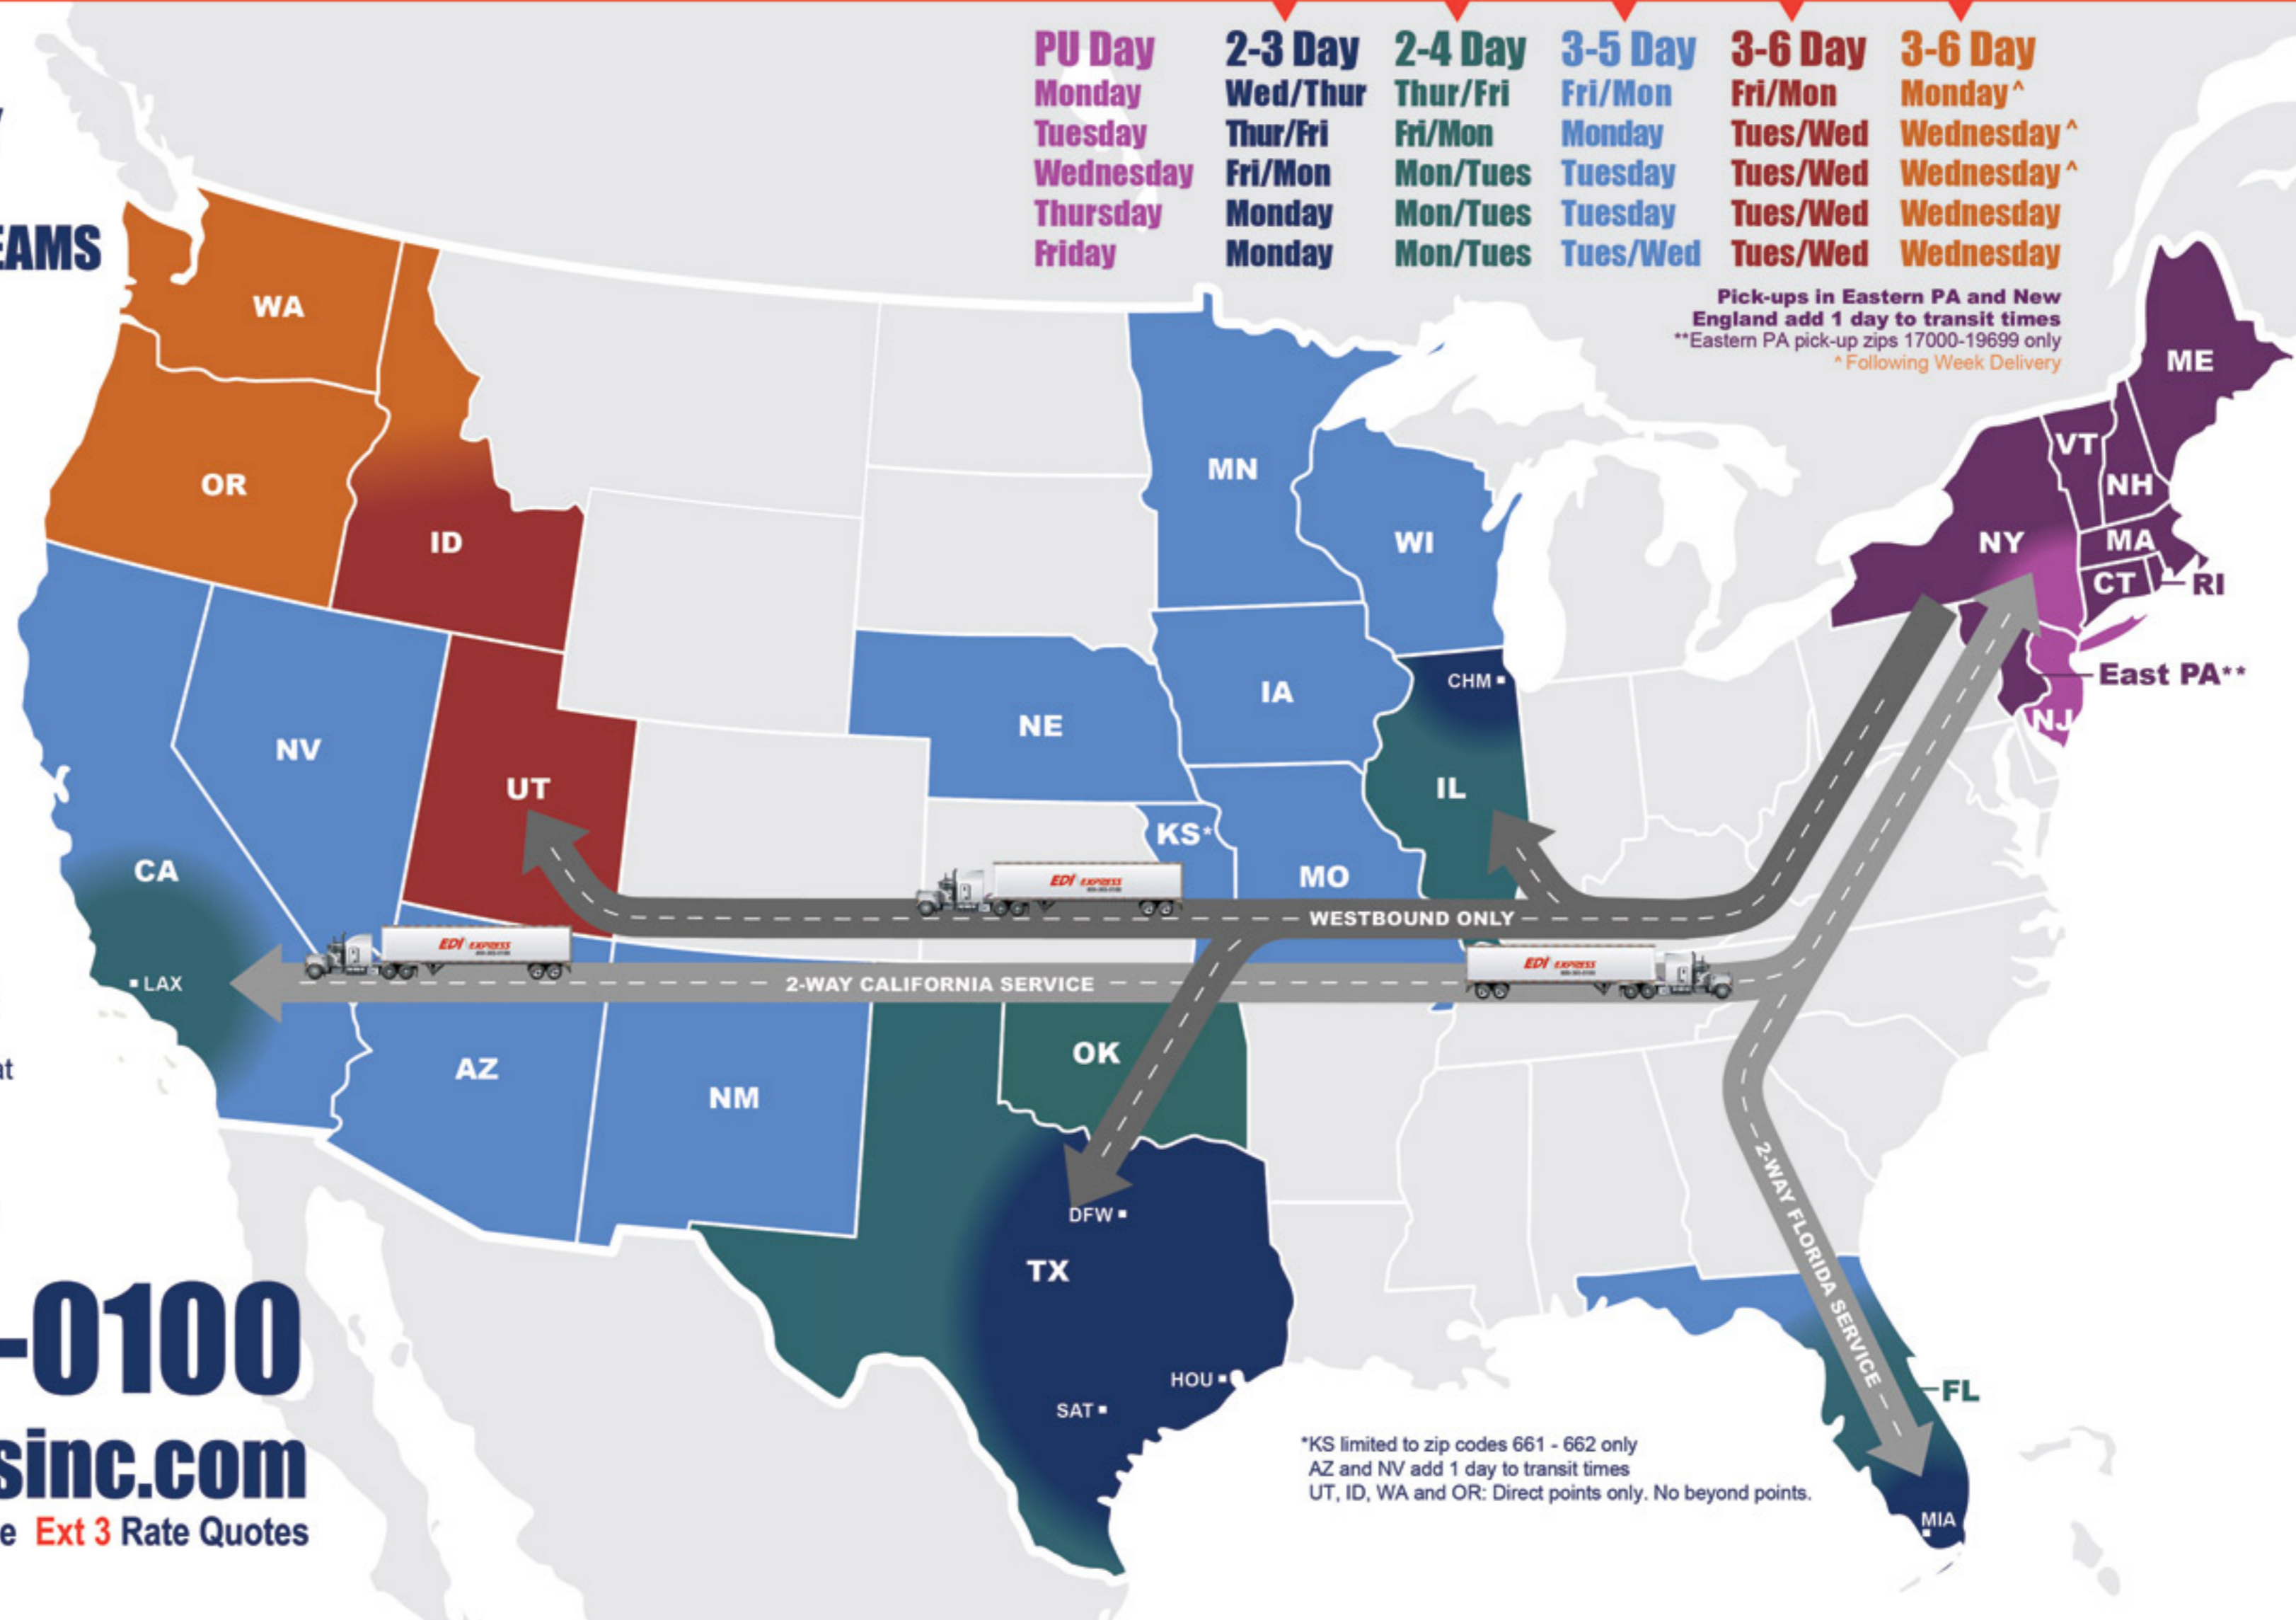

 **EDI SAVES YOU MONEY**

 **EXCLUSIVE SLEEPER TEAMS**

 **LOWEST CLAIM RATIO**

 **NO BREAK BULK**

We also provide **GUARANTEED SERVICE** for time sensitive shipments. Call Ext. 5 for more information or you can visit us online at www.ediexpressinc.com

Transit times are for metro areas. Outlying points may require additional time to deliver

(800) 365-0100

www.ediexpressinc.com

Ext 1 Pickups Ext 2 Customer Service Ext 3 Rate Quotes

PU Day	2-3 Day	2-4 Day	3-5 Day	3-6 Day	3-6 Day
Monday	Wed/Thur	Thur/Fri	Fri/Mon	Fri/Mon	Monday [^]
Tuesday	Thur/Fri	Fri/Mon	Monday	Tues/Wed	Wednesday [^]
Wednesday	Fri/Mon	Mon/Tues	Tuesday	Tues/Wed	Wednesday [^]
Thursday	Monday	Mon/Tues	Tuesday	Tues/Wed	Wednesday
Friday	Monday	Mon/Tues	Tues/Wed	Tues/Wed	Wednesday

Pick-ups in Eastern PA and New England add 1 day to transit times
 **Eastern PA pick-up zips 17000-19699 only
[^] Following Week Delivery

*KS limited to zip codes 661 - 662 only
 AZ and NV add 1 day to transit times
 UT, ID, WA and OR: Direct points only. No beyond points.